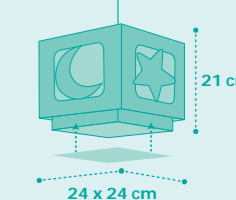

E-14 1xLED 1W
Included
Non-replaceable

63232H

E-27
1 x 60W máx.

63233H